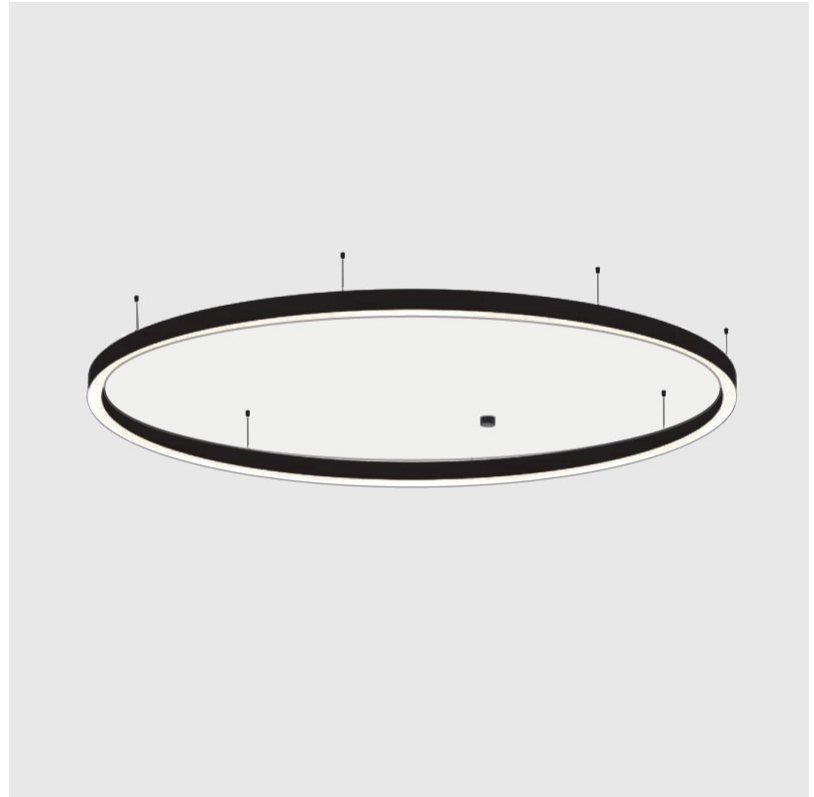

GENERAL

Series: Glorious
Subseries: Glorious 65
Partner: Prolicht
Division: Architectural
Installation: Suspension
Product Type: Pendant
Mounting Location: Ceiling
Light Distribution: Direct

PHYSICAL

Shape: Round
Diameter (mm): 5200
Diameter (in): 204 ³/₄
Height (mm): 90
Height (in): 3 ⁹/₁₆
Max. Overall Height (mm): 2090
Max. Overall Height (in): 82 ⁷/₁₆
Weight (kg): 47.232
Weight (lbs): 104.15
Diffuser: [PMMA - Opal / Microprism / Clear Microprism](#)
Fixture Finish: [SSR / BKV / CWI / CRY / HAB / UFT / ITA / RUA / FTG / MYG / LOD / PUS / FRO / FUP / KIA / POP / BLS / SPG / MEY / GOH / CHC / COM / ABZ / JAG / OBR / MOS / ROR](#)
Fixture Material: [PMMA / Aluminum](#)
Cable Details: [2000mm/78 3/4" or 6000mm/236 1/4" Cable Transparent](#)

ELECTRICAL

Lamp Type: LED (Zhaga Standard)
Input Wattage (W): 364.7
Total Output Wattage (W): 336
Dimming: [Tri-Mode (Non-Dimming and Phase Dimming (120Vac only) and 0-10V Dimming)](#)
Driver Included: Yes
Driver Location: Integrated
Driver Type: Constant Current - Universal
Driver Class: Class 2
Input Voltage (V): 120 - 277
Constant Current (MA): 350

LED

Color Temperature (°K): [2700 / 3000 / 3500 / 4000](#)
Max. Delivered Lumen (lm): Max 50032
Nominal Lumen (lm): Max 60425
CRI: >90 CRI
Efficiency (%): 88
Lamp Life (hrs): 50000

OPTICAL

RATINGS AND CERTIFICATIONS

Certified By: Certified for North American Standards
IP rating: IP20