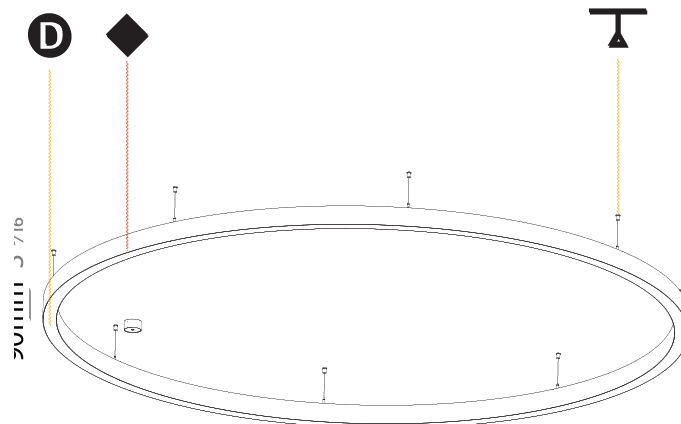

GENERAL

Series: Glorious
Subseries: Glorious 65
Partner: Prolicht
Division: Architectural
Installation: Suspension
Product Type: Pendant
Mounting Location: Ceiling
Light Distribution: Direct / Indirect

PHYSICAL

Shape: Round
Diameter (mm): 3000
Diameter (in): 118 7/8
Height (mm): 90
Height (in): 3 9/16
Max. Overall Height (mm): 2090
Max. Overall Height (in): 82 7/16
Weight (kg): 31.716
Weight (lbs): 69.93
Diffuser: PMMA - Opal / Microprism / Clear Microprism
Fixture Finish: SSR / BKV / CWI / CRY / HAB / UFT / ITA / RUA / FTG / MYG / LOD / PUS / FRO / FUP / KIA / POP / BLS / SPG / MEY / GOH / CHC / COM / ABZ / JAG / OBR / MOS / ROR
Fixture Material: PMMA / Aluminum
Cable Details: 2000mm/78 3/4" or 6000mm/236 1/4" Cable Transparent

ELECTRICAL

Lamp Type: LED (Zhaga Standard)
Input Wattage (W): 308
Total Output Wattage (W): 192 / 84
Dimming: Tri-Mode (Non-Dimming and Phase Dimming (120Vac only) and 0-10V Dimming)
Driver Included: Yes
Driver Location: Integrated
Driver Type: Constant Current - Universal
Driver Class: Class 2
Input Voltage (V): 120 - 277
Constant Current (MA): 350

LED

Color Temperature (°K): 2700 / 3000 / 3500 / 4000
Max. Delivered Lumen (lm): Max 40453
Nominal Lumen (lm): Max 48892
CRI: >90 CRI
Lamp Life (hrs): 50000

OPTICAL

RATINGS AND CERTIFICATIONS

Certified By: Certified for North American Standards
IP rating: IP20