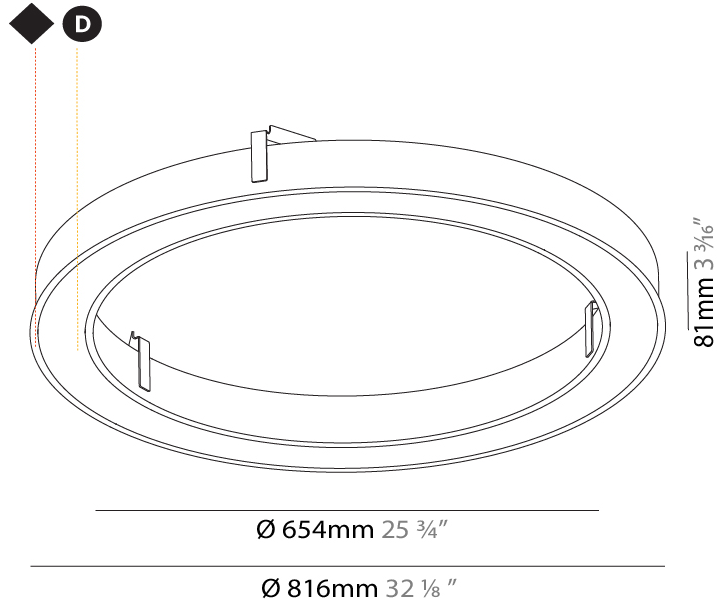

Shape: Round
 Diameter (mm): 5200
 Diameter (in): 204 ³/₄
 Height (mm): 90
 Height (in): 3 ⁹/₁₆
 Max. Overall Height (mm): 2090
 Max. Overall Height (in): 82 ⁷/₁₆
 Weight (kg): 47.232
 Weight (lbs): 104.15
 Diffuser: [PMMA - Opal / Microprism / Clear Microprism](#)
 Fixture Finish: [SSR / BKV / CWI / CRY / HAB / UFT / ITA / RUA / FTG / MYG / LOD / PUS / FRO / FUP / KIA / POP / BLS / SPG / MEY / GOH / CHC / COM / ABZ / JAG / OBR / MOS / ROR](#)
 Fixture Material: [PMMA / Aluminum](#)
 Cable Details: [2000mm/78 3/4" or 6000mm/236 1/4" Cable Transparent](#)

PHYSICAL

Shape: Round
 Diameter (mm): 816
 Diameter (in): 32 1/8
 Height (mm): 81
 Height (in): 3 3/16
 Min. Recessing Depth (mm): 120
 Min. Recessing Depth (in): 4 3/4
 Weight (kg): 6.755
 Weight (lbs): 14.89
 Diffuser: PMMA - Opal / Microprism / Clear Microprism
 Fixture Finish: SSR / BKV / CWI / CRY / HAB / UFT / ITA / RUA / FTG / MYG / LOD / PUS / FRO / FUP / KIA / POP / BLS / SPG / MEY / GOH / CHC / COM / ABZ / JAG / OBR / MOS / ROR
 Fixture Material: PMMA / Aluminum
 Cut-out Measurements: Dia.807mm / 31 3/4"

Certified By: Certified for North American Standards
 IP rating: IP20

PROJECT
TYPE
SPECIFIER
QUANTITY
DATE

807mm x 663mm
31 3/4" x 26 1/8"

120mm
4 3/4"

10 - 30mm
3/8" - 1 3/16"

PROJECT	_____
TYPE	_____
SPECIFIER	_____
QUANTITY	_____
DATE	_____