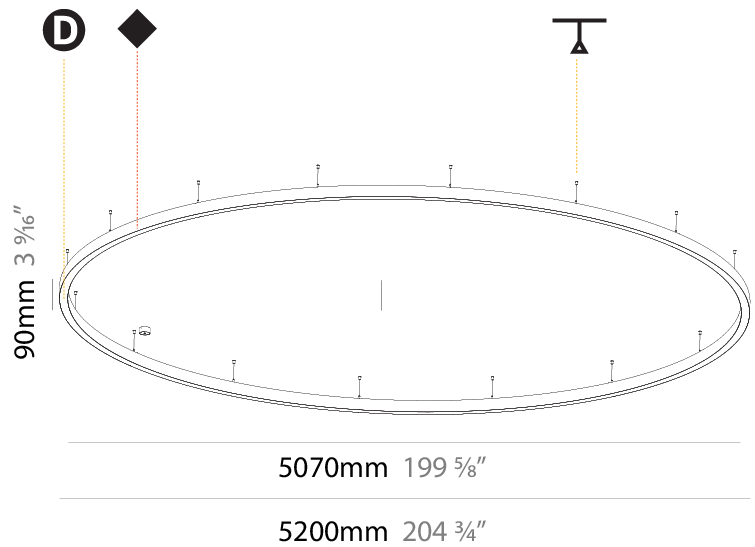

GENERAL

Series: Glorious
Subseries: Glorious 65
Partner: Prolicht
Division: Architectural
Installation: Suspension
Product Type: Pendant
Mounting Location: Ceiling
Light Distribution: Direct

PHYSICAL

Shape: Round
Diameter (mm): 5200
Diameter (in): 204 ³/₄
Height (mm): 90
Height (in): 3 ⁹/₁₆
Max. Overall Height (mm): 2090
Max. Overall Height (in): 82 ⁷/₁₆
Weight (kg): 47.232
Weight (lbs): 104.15
Diffuser: [PMMA - Opal / Microprism / Clear Microprism](#)
Fixture Finish: [SSR / BKV / CWI / CRY / HAB / UFT / ITA / RUA / FTG / MYG / LOD / PUS / FRO / FUP / KIA / POP / BLS / SPG / MEY / GOH / CHC / COM / ABZ / JAG / OBR / MOS / ROR](#)
Fixture Material: [PMMA / Aluminum](#)
Cable Details: [2000mm/78 3/4" or 6000mm/236 1/4" Cable Transparent](#)

ELECTRICAL

Lamp Type: LED (Zhaga Standard)
Input Wattage (W): 364.7
Total Output Wattage (W): 336
Dimming: [Tri-Mode (Non-Dimming and Phase Dimming (120Vac only) and 0-10V Dimming)](#)
Driver Included: Yes
Driver Location: Integrated
Driver Type: Constant Current - Universal
Driver Class: Class 2
Input Voltage (V): 120 - 277
Constant Current (MA): 350

LED

Color Temperature (°K): [2700 / 3000 / 3500 / 4000](#)
Max. Delivered Lumen (lm): Max 50032
Nominal Lumen (lm): Max 60425
CRI: >90 CRI
Efficiency (%): 88
Lamp Life (hrs): 50000

OPTICAL

RATINGS AND CERTIFICATIONS

Certified By: Certified for North American Standards
IP rating: IP20