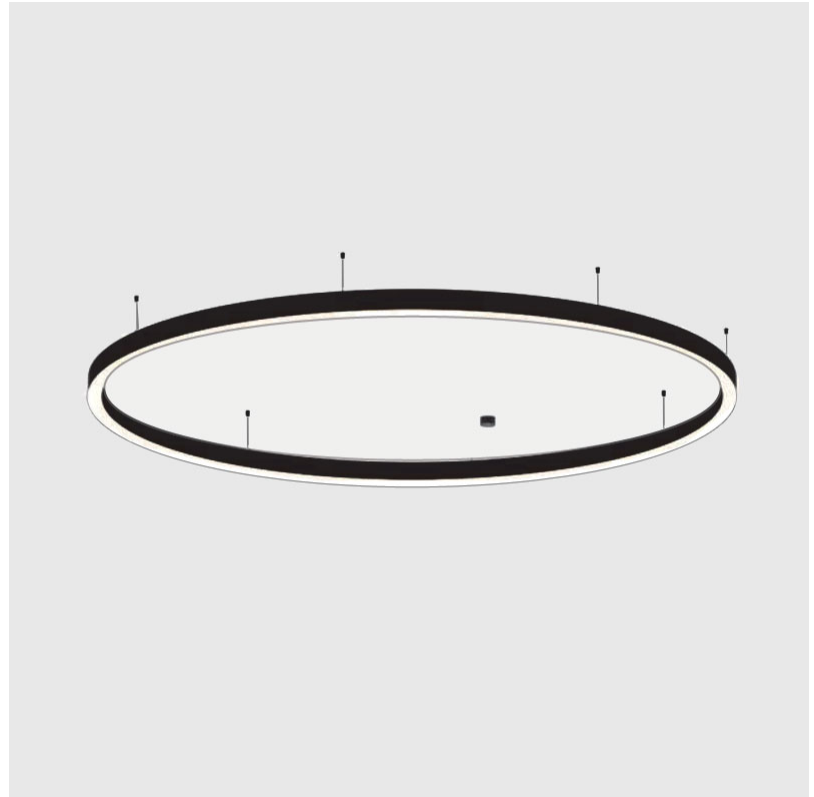

GENERAL

Series: Glorious
Subseries: Glorious 65
Partner: Prolicht
Division: Architectural
Installation: Suspension
Product Type: Pendant
Mounting Location: Ceiling
Light Distribution: Direct / Indirect

PHYSICAL

Shape: Round
Diameter (mm): 3000
Diameter (in): 118 7/8
Height (mm): 90
Height (in): 3 9/16
Max. Overall Height (mm): 2090
Max. Overall Height (in): 82 7/16
Weight (kg): 31.716
Weight (lbs): 69.93
Diffuser: PMMA - Opal / Microprism / Clear Microprism
Fixture Finish: SSR / BKV / CWI / CRY / HAB / UFT / ITA / RUA / FTG / MYG / LOD / PUS / FRO / FUP / KIA / POP / BLS / SPG / MEY / GOH / CHC / COM / ABZ / JAG / OBR / MOS / ROR
Fixture Material: PMMA / Aluminum
Cable Details: 2000mm/78 3/4" or 6000mm/236 1/4" Cable Transparent

ELECTRICAL

Lamp Type: LED (Zhaga Standard)
Input Wattage (W): 308
Total Output Wattage (W): 192 / 84
Dimming: Tri-Mode (Non-Dimming and Phase Dimming (120Vac only) and 0-10V Dimming)
Driver Included: Yes
Driver Location: Integrated
Driver Type: Constant Current - Universal
Driver Class: Class 2
Input Voltage (V): 120 - 277
Constant Current (MA): 350

LED

Color Temperature (°K): 2700 / 3000 / 3500 / 4000
Max. Delivered Lumen (lm): Max 40453
Nominal Lumen (lm): Max 48892
CRI: >90 CRI
Lamp Life (hrs): 50000

OPTICAL

RATINGS AND CERTIFICATIONS

Certified By: Certified for North American Standards
IP rating: IP20