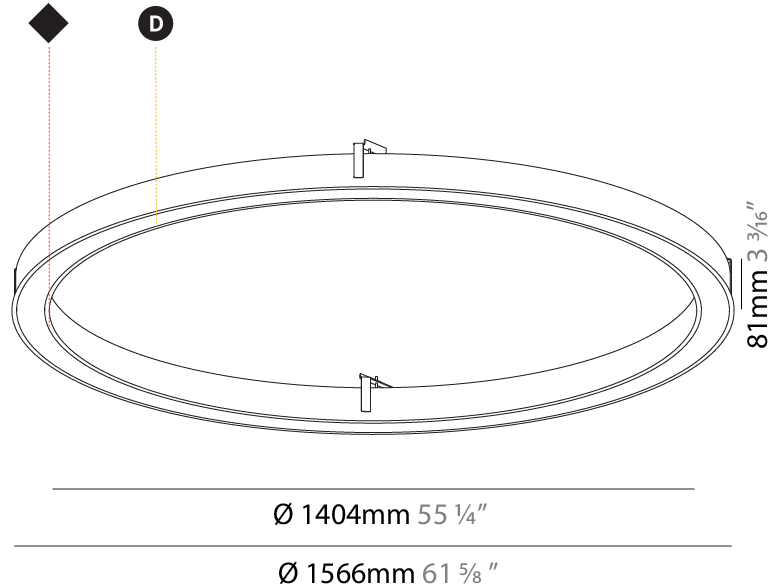

Shape: Round
 Diameter (mm): 5200
 Diameter (in): 204 ³/₄
 Height (mm): 90
 Height (in): 3 ⁹/₁₆
 Max. Overall Height (mm): 2090
 Max. Overall Height (in): 82 ⁷/₁₆
 Weight (kg): 47.232
 Weight (lbs): 104.15
 Diffuser: [PMMA - Opal / Microprism / Clear Microprism](#)
 Fixture Finish: [SSR / BKV / CWI / CRY / HAB / UFT / ITA / RUA / FTG / MYG / LOD / PUS / FRO / FUP / KIA / POP / BLS / SPG / MEY / GOH / CHC / COM / ABZ / JAG / OBR / MOS / ROR](#)
 Fixture Material: [PMMA / Aluminum](#)
 Cable Details: [2000mm/78 3/4" or 6000mm/236 1/4" Cable Transparent](#)

PHYSICAL

Shape: Round
 Diameter (mm): 816
 Diameter (in): 32 1/8
 Height (mm): 81
 Height (in): 3 3/16
 Min. Recessing Depth (mm): 120
 Min. Recessing Depth (in): 4 3/4
 Weight (kg): 6.755
 Weight (lbs): 14.89
 Diffuser: PMMA - Opal / Microprism / Clear Microprism
 Fixture Finish: SSR / BKV / CWI / CRY / HAB / UFT / ITA / RUA / FTG / MYG / LOD / PUS / FRO / FUP / KIA / POP / BLS / SPG / MEY / GOH / CHC / COM / ABZ / JAG / OBR / MOS / ROR
 Fixture Material: PMMA / Aluminum
 Cut-out Measurements: Dia.807mm / 31 3/4"

Shape: Round
Diameter (mm): 1566
Diameter (in): 61 ⁵ / ₈
Height (mm): 81
Height (in): 3 ³ / ₁₆
Min. Recessing Depth (mm): 120
Min. Recessing Depth (in): 4 ³ / ₄
Weight (kg): 14.042
Weight (lbs): 30.96
Diffuser: PMMA - Opal / Microprism / Clear Microprism
Fixture Finish: SSR / BKV / CWI / CRY / HAB / UFT / ITA / RUA / FTG / MYG / LOD / PUS / FRO / FUP / KIA / POP / BLS / SPG / MEY / GOH / CHC / COM / ABZ / JAG / OBR / MOS / ROR
Fixture Material: PMMA / Aluminum
Cut-out Measurements: Dia. 1557mm/61 5/16"

Certified By: Certified for North American Standards
IP rating: IP20

1557mm x 1413mm
61 ⁵/₁₆" x 55 ⁵/₁₆"

120mm
4 ³/₄"

10 - 30mm
³/₈" - 1 ³/₁₆"

PROJECT	_____
TYPE	_____
SPECIFIER	_____
QUANTITY	_____
DATE	_____