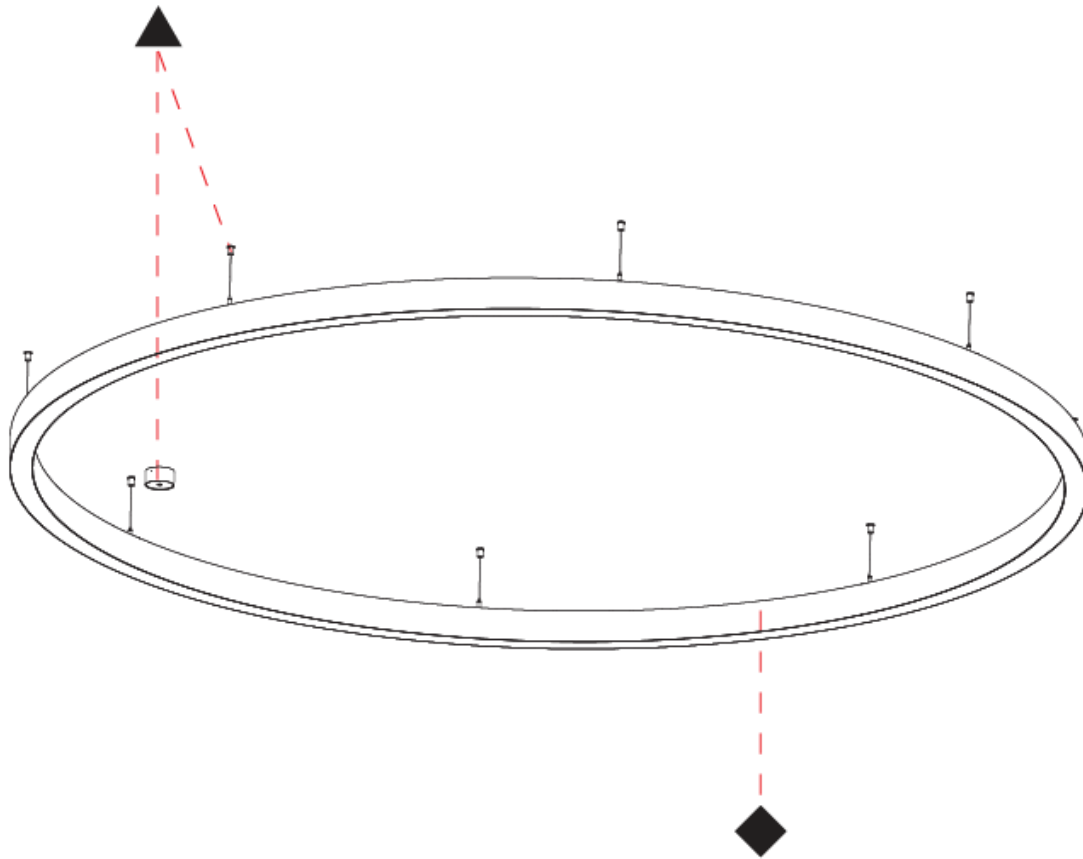

GLORIOUS 65 SUSPENSION

A300065-

PROJECT	_____
TYPE	_____
SPECIFIER	_____
QUANTITY	_____
DATE	_____

A